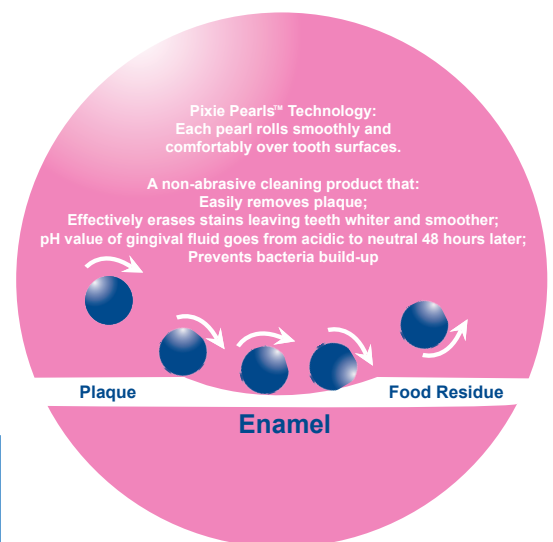

SAFER. **FASTER.** BETTER.

Pixie Pearls™ **Calcium Carbonate Prophy Powder**

MICRO-SPHERE technology that makes prophylaxis procedures pain free while whitening smiles.

Effective	<i>Safely and easily removes plaque.</i>
	<i>Thoroughly erases stains leaving teeth whiter and brighter (tobacco, coffee, tea, chlorhexidine, etc.)</i>
	<i>Mechanical action prevents bacteria build-up and removes biofilm.</i>
Convenient	<i>Pixie Pearls™ can be used with any prophylaxis air polishing unit.</i>
	<i>Will no clog lines or tips.</i>
	<i>Packaged as 4 x 280 gms.</i>
Safe	<i>Patented micro-sphere technology minimizes damage to the enamel.</i>
	<i>No bleeding, tumefaction or significant sign of irritation of the lips and gums.</i>
	<i>No salty taste – reduces gagging effect.</i>
	<i>Sodium Free and Sugar Free.</i>
	<i>Works very well on children's teeth and makes the procedure comfortable and pain free.</i>

NEW	Size	Flavour
	 280 gms 1 box = 280 gms x 4	 Unflavoured

- **No more pain!**
- **No more delays!**
- **No more clogging!**

LM Air polishing works best with **LM Instruments®**
feel the difference™

GERMIPHENE®

Pixie Pearls

**MICRO-SPHERE CALCIUM CARBONATE PROPHY POWDER
EASILY REMOVES: PLAQUE AND STAINS**

NO CLOGGING!!!